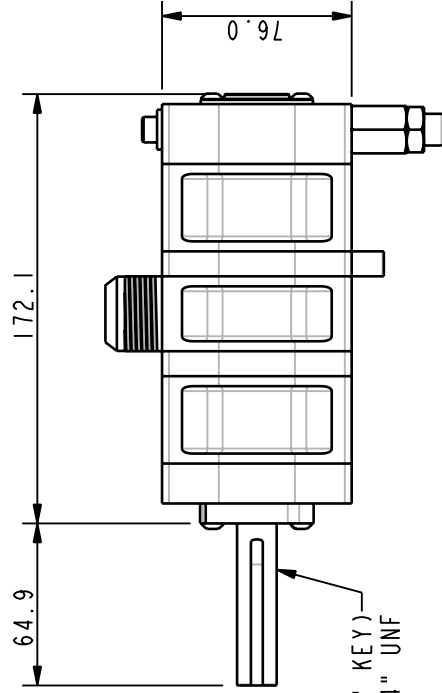

ALL FEMALE PORTS SUIT #10 HARDWARE.
 ALL MALE PORTS SUIT #16 HARDWARE.

STD 5/8" SHAFT (3/16" KEY)
 RETAINER BOLT THREAD 1/4" UNF

BDG
MOTORSPORT