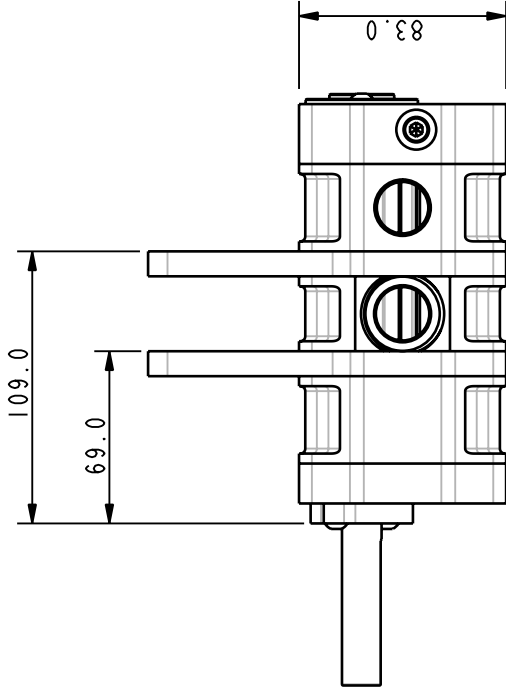

ALL FEMALE PORTS SUIT #10 HARDWARE.
 ALL MALE PORTS SUIT #16 HARDWARE.

STD 5/8" SHAFT (3/16" KEY)
 RETAINER BOLT THREAD 1/4" UNF

BDG
MOTORSPORT